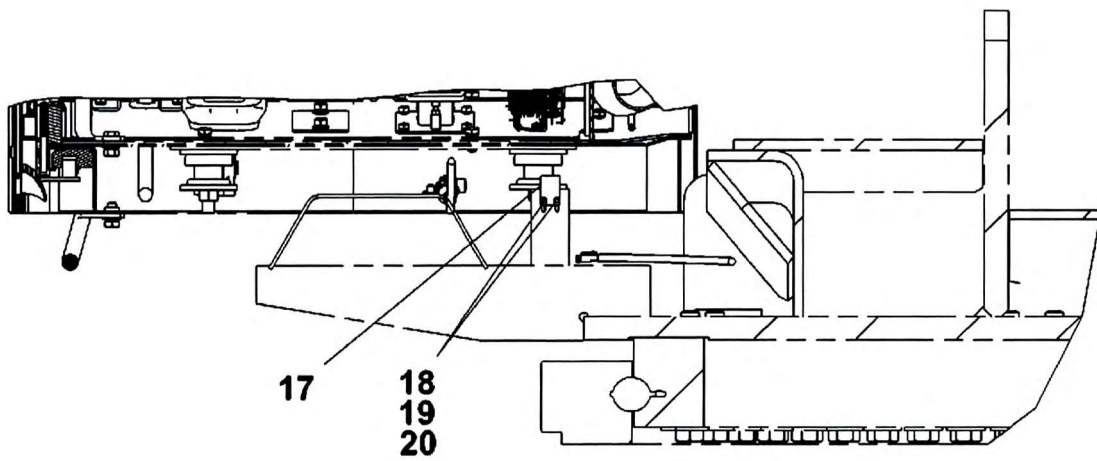

Manitowoc Cranes

80029637

(SHEET 4 OF 4)

Manitowoc Cranes

Manitowoc Cranes

SECTION A-A
BOTTOM VIEW OF CAB

SECTION T-T
CAB TILT PROXY SWITCH

80029637

(SHEET 2 OF 4)

Manitowoc Cranes

DETAIL E
MAIN CONTROL VALVE &
TELE PRESS SWITCHES &
TELE ROD DRAIN SOLENOID