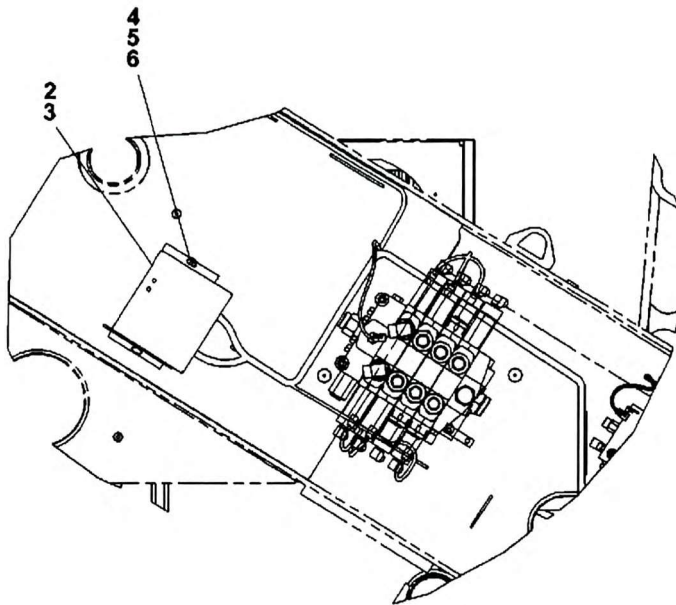

Manitowoc Cranes

80029637

(SHEET 4 OF 4)

Manitowoc Cranes

Manitowoc Cranes

SECTION A-A
BOTTOM VIEW OF CAB

SECTION T-T
CAB TILT PROXY SWITCH

80029637

(SHEET 2 OF 4)

Manitowoc Cranes

DETAIL E
MAIN CONTROL VALVE &
TELE PRESS SWITCHES &
TELE ROD DRAIN SOLENOID