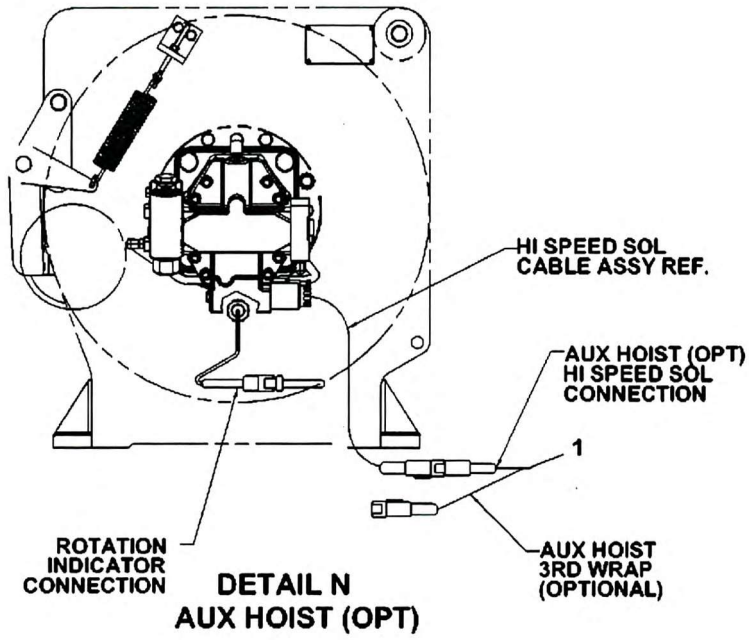

Manitowoc Cranes

80029637

(SHEET 4 OF 4)

Manitowoc Cranes

Manitowoc Cranes

SECTION A-A
BOTTOM VIEW OF CAB

SECTION T-T
CAB TILT PROXY SWITCH

80029637

(SHEET 2 OF 4)

Manitowoc Cranes

DETAIL E
MAIN CONTROL VALVE &
TELE PRESS SWITCHES &
TELE ROD DRAIN SOLENOID