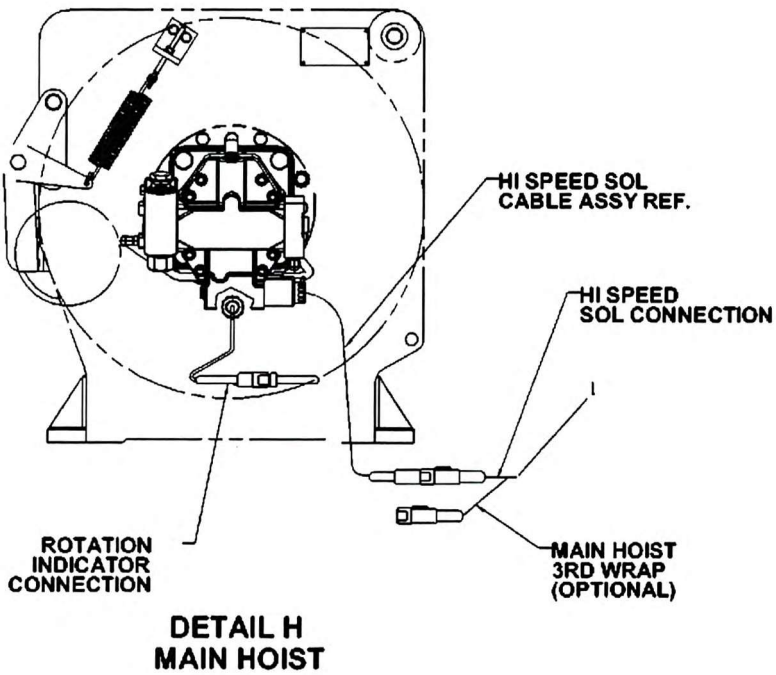

Manitowoc Cranes

80029637

(SHEET 4 OF 4)

Manitowoc Cranes

Manitowoc Cranes

SECTION A-A
BOTTOM VIEW OF CAB

SECTION T-T
CAB TILT PROXY SWITCH

80029637

(SHEET 2 OF 4)

Manitowoc Cranes

DETAIL E
MAIN CONTROL VALVE &
TELE PRESS SWITCHES &
TELE ROD DRAIN SOLENOID