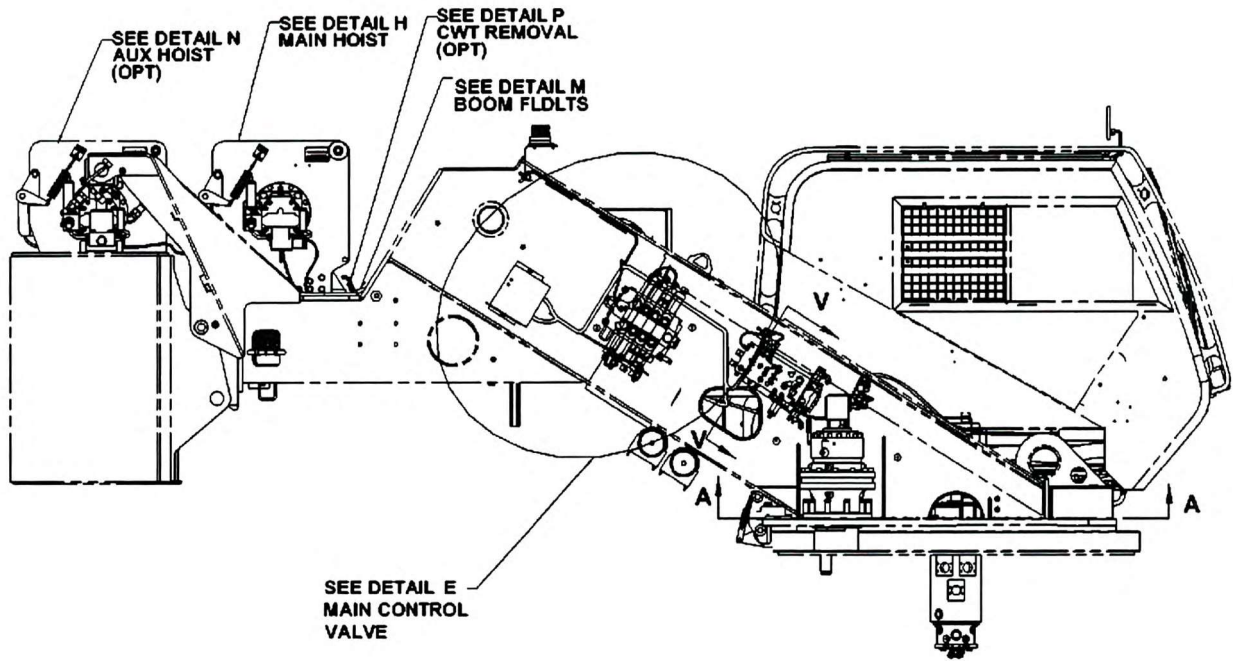

Manitowoc Cranes

80029637

(SHEET 4 OF 4)

Manitowoc Cranes

Manitowoc Cranes

SECTION A-A
BOTTOM VIEW OF CAB

SECTION T-T
CAB TILT PROXY SWITCH

80029637

(SHEET 2 OF 4)

Manitowoc Cranes

DETAIL E
MAIN CONTROL VALVE &
TELE PRESS SWITCHES &
TELE ROD DRAIN SOLENOID