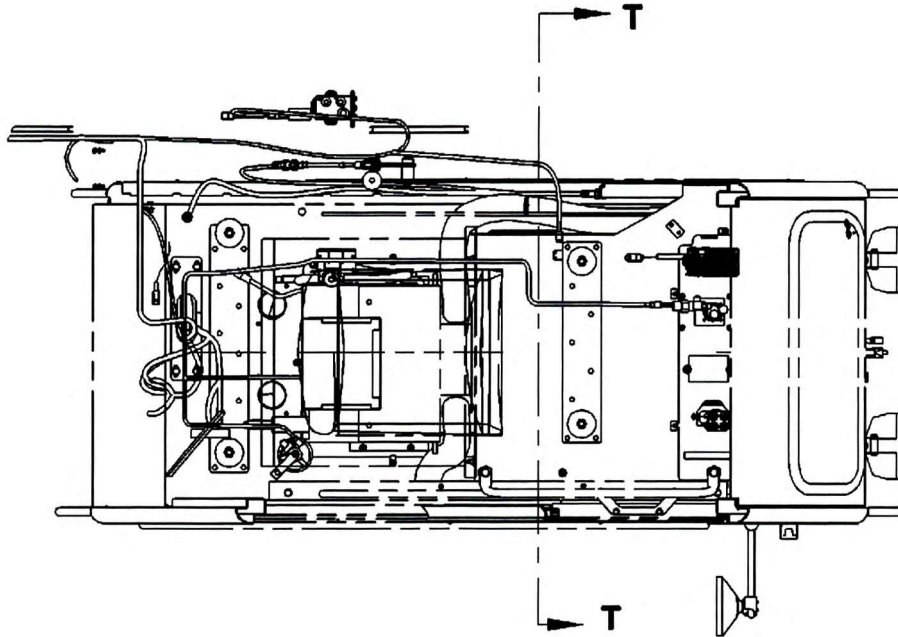

Manitowoc Cranes

80029637

(SHEET 4 OF 4)

Manitowoc Cranes

Manitowoc Cranes

SECTION A-A
BOTTOM VIEW OF CAB

SECTION T-T
CAB TILT PROXY SWITCH

80029637

(SHEET 2 OF 4)

Manitowoc Cranes

DETAIL E
MAIN CONTROL VALVE &
TELE PRESS SWITCHES &
TELE ROD DRAIN SOLENOID