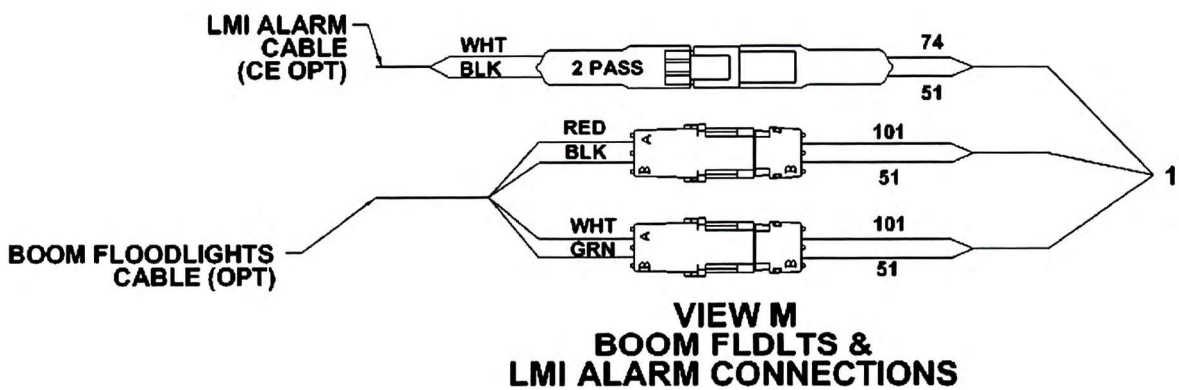

Manitowoc Cranes

80029637

(SHEET 4 OF 4)

Manitowoc Cranes

Manitowoc Cranes

SECTION A-A
BOTTOM VIEW OF CAB

SECTION T-T
CAB TILT PROXY SWITCH

80029637

(SHEET 2 OF 4)

Manitowoc Cranes

DETAIL E
MAIN CONTROL VALVE &
TELE PRESS SWITCHES &
TELE ROD DRAIN SOLENOID