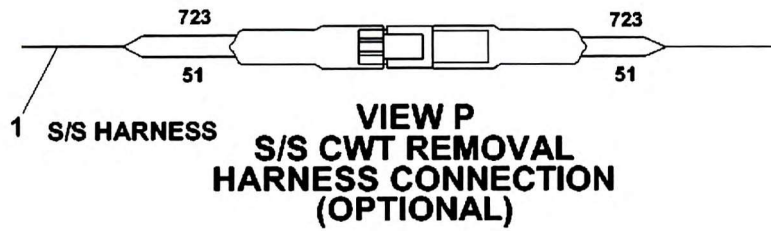

Manitowoc Cranes

80029637

(SHEET 4 OF 4)

Manitowoc Cranes

Manitowoc Cranes

SECTION A-A
BOTTOM VIEW OF CAB

SECTION T-T
CAB TILT PROXY SWITCH

80029637

(SHEET 2 OF 4)

Manitowoc Cranes

DETAIL E
MAIN CONTROL VALVE &
TELE PRESS SWITCHES &
TELE ROD DRAIN SOLENOID