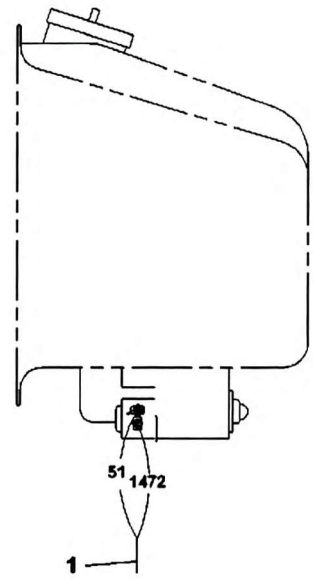

Manitowoc Cranes

80029637

(SHEET 4 OF 4)

Manitowoc Cranes

Manitowoc Cranes

SECTION A-A
BOTTOM VIEW OF CAB

SECTION T-T
CAB TILT PROXY SWITCH

80029637

(SHEET 2 OF 4)

Manitowoc Cranes

DETAIL E
MAIN CONTROL VALVE &
TELE PRESS SWITCHES &
TELE ROD DRAIN SOLENOID