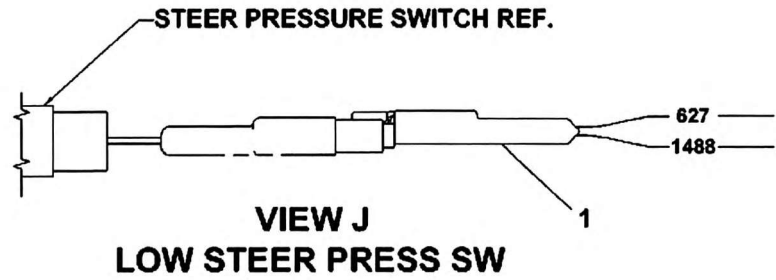

Manitowoc Cranes

80029637

(SHEET 4 OF 4)

Manitowoc Cranes

Manitowoc Cranes

SECTION A-A
BOTTOM VIEW OF CAB

SECTION T-T
CAB TILT PROXY SWITCH

80029637

(SHEET 2 OF 4)

Manitowoc Cranes

DETAIL E
MAIN CONTROL VALVE &
TELE PRESS SWITCHES &
TELE ROD DRAIN SOLENOID