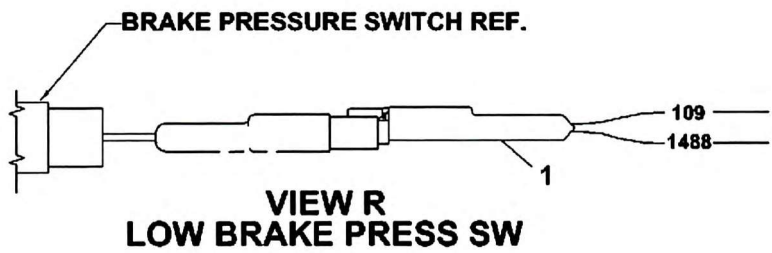

Manitowoc Cranes

80029637

(SHEET 4 OF 4)

Manitowoc Cranes

Manitowoc Cranes

SECTION A-A
BOTTOM VIEW OF CAB

SECTION T-T
CAB TILT PROXY SWITCH

80029637

(SHEET 2 OF 4)

Manitowoc Cranes

DETAIL E
MAIN CONTROL VALVE &
TELE PRESS SWITCHES &
TELE ROD DRAIN SOLENOID